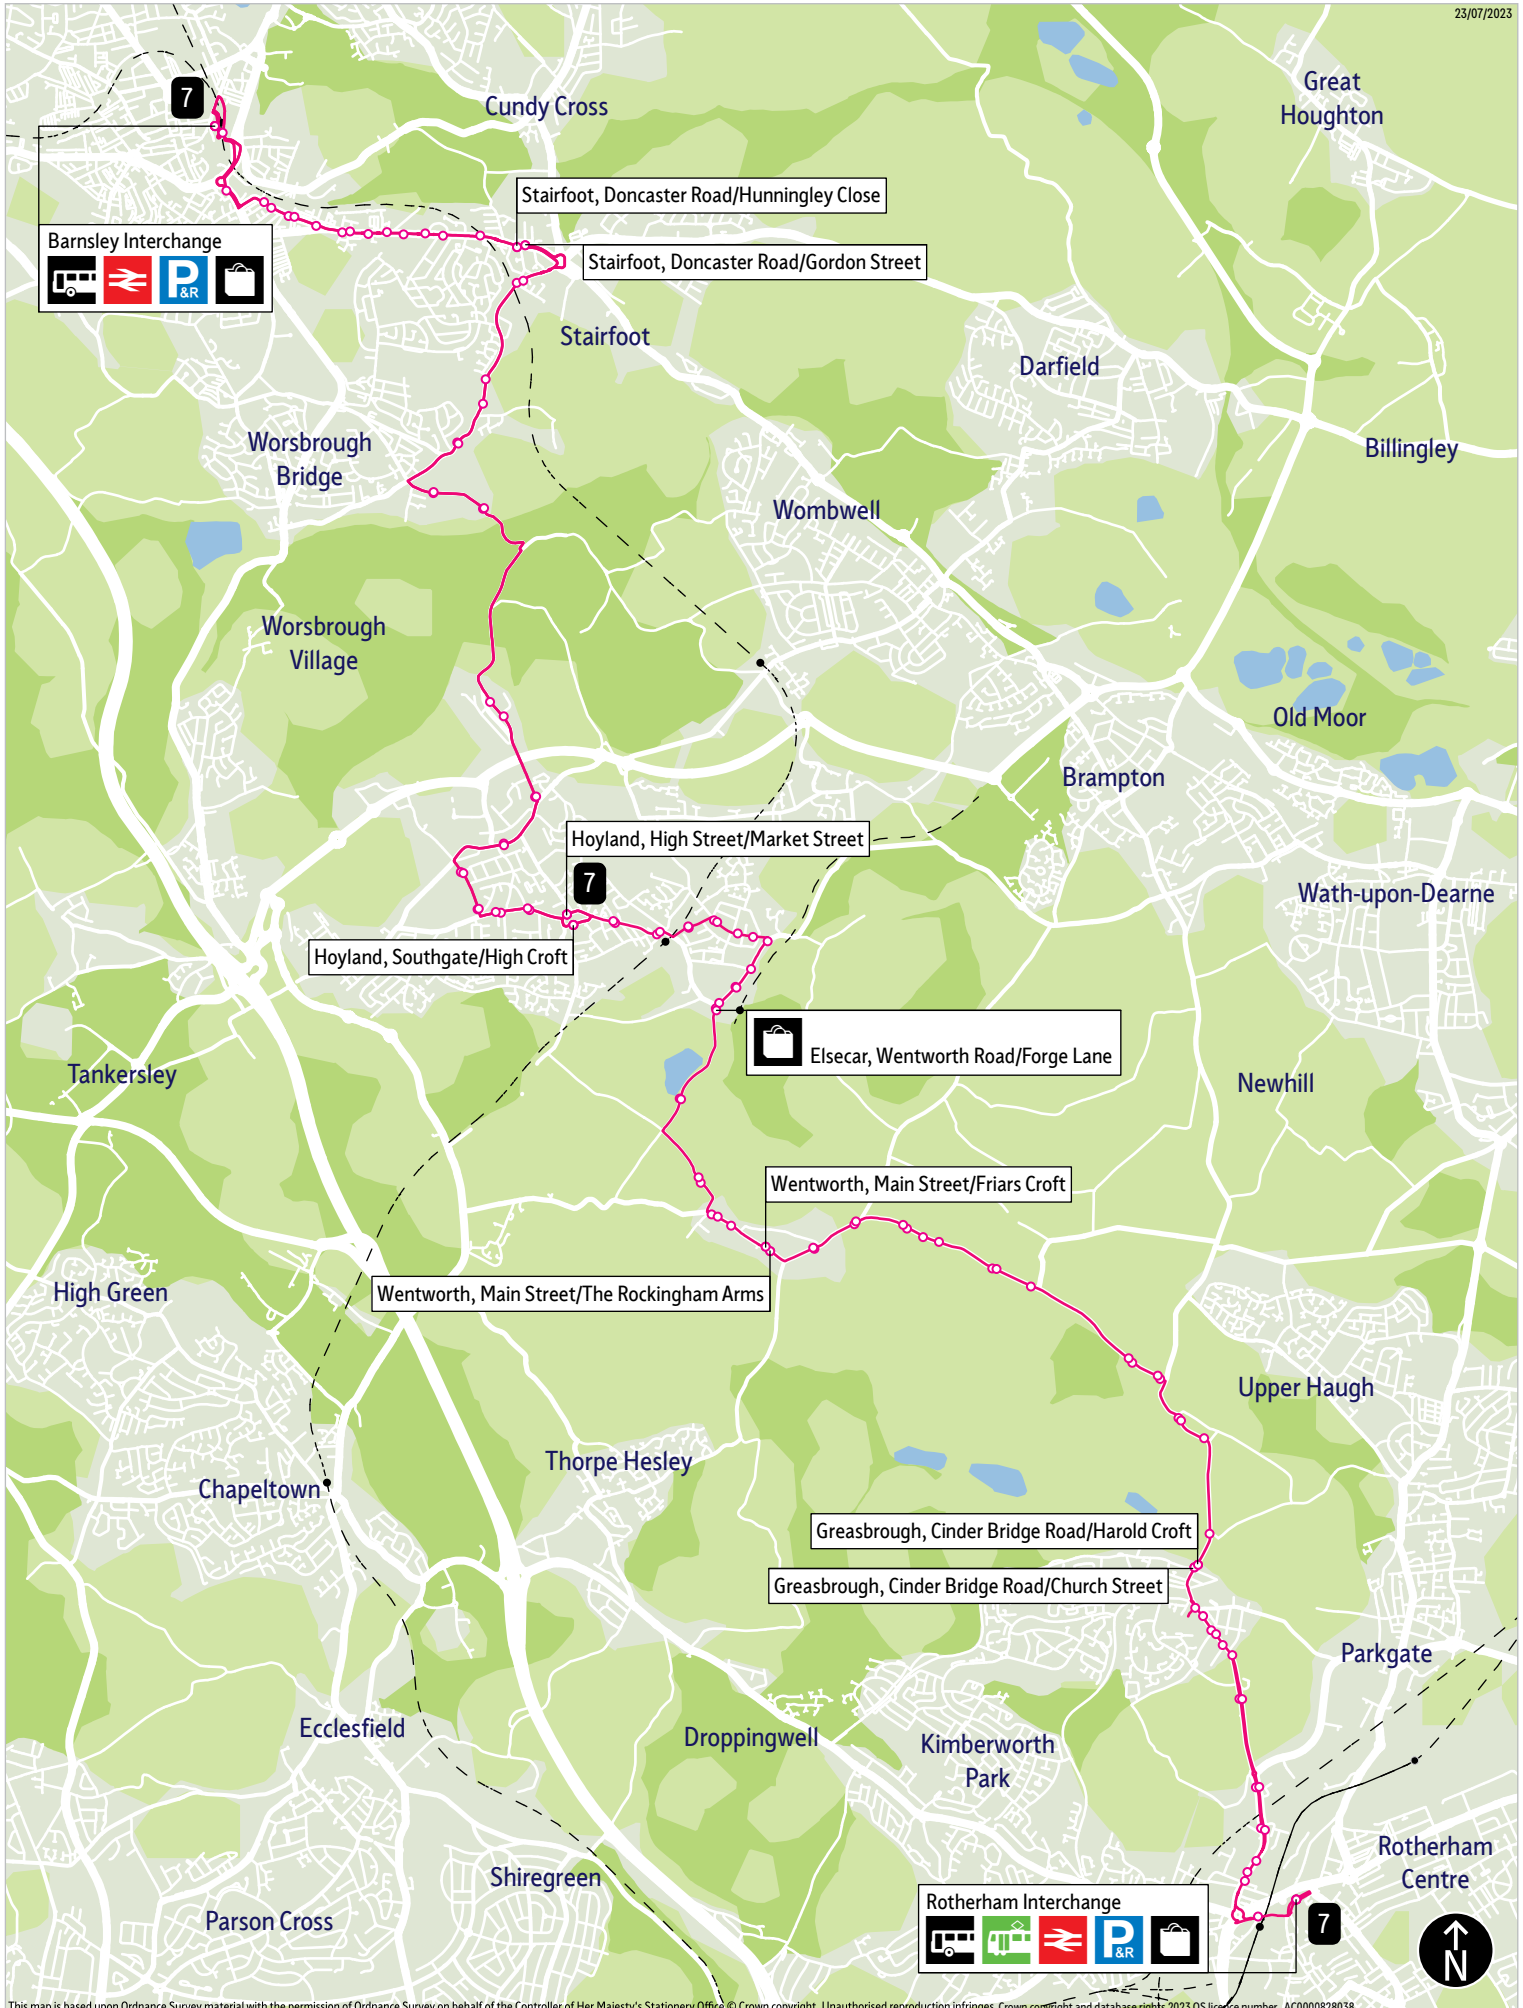

Bus route map for service 7

23/07/2023

This map is based upon Ordnance Survey material with the permission of Ordnance Survey on behalf of the Controller of Her Majesty's Stationery Office © Crown copyright. Unauthorised reproduction infringes Crown copyright and database rights 2023 OS licence number AC0000828038

● = Terminus point
= Public transport
= Shopping area
= Bus route & stops
= Rail line & station
= Tram route & stop