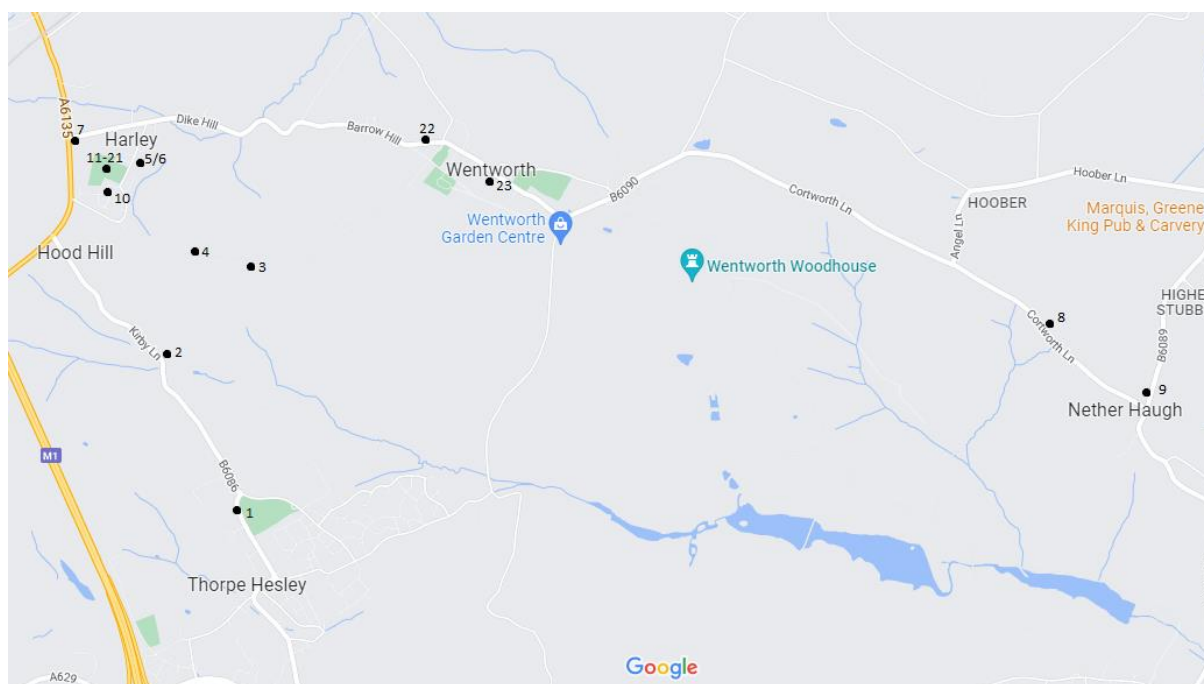

Wentworth Parish Council Benches

Bench Number	Date inspected	Location	Material	Condition
1	10/7/2021	Barnsley Rd	Wood/Metal	Fair
2	10/7/2021	Kirby Lane	Wood	Poor
3	10/7/2021	Coach Rd	Wood	Fair
4	10/7/2021	Coach Rd	Wood	Poor
5	10/7/2021	Occupation Rd	Wood	Good
6	10/7/2021	Occupation Rd	Wood	Fair
7	10/7/2021	Harley Rd	Wood	Good
8	20/7/2021	Cortworth Ln	Metal	Good
9	20/7/2021	Stubbin Rd	Wood/Metal	Good
10	24/7/2021	Occupation Rd	Metal	Good
11	24/7/2021	Harley Play Area	Wood	Poor
12	24/7/2021	Harley Play Area	Wood	Poor
13	24/7/2021	Harley Play Area (Infant)	Wood	Poor
14	24/7/2021	Harley Cricket Club	Wood	Poor
15	24/7/2021	Harley Cricket Club	Wood	Fair
16	24/7/2021	Harley Cricket Club	Wood	Poor
17	24/7/2021	Harley Cricket Club	Wood	Fair
18	24/7/2021	Harley Cricket Club	Wood	Poor
19	24/7/2021	Harley Cricket Club	Wood	Poor
20	24/7/2021	Harley Cricket Club	Wood	Poor
21	24/7/2021	Harley Cricket Club	Wood	Poor
22	7/8/2021	Barrow Hill	Wood	Fair
23	7/8/2021	Friers Croft	Wood/Metal	Fair

Harley Ward Benches replaced 2022

Wentworth Parish Council Bench Number	Location
3	Coach Rd
4	Coach Rd
11	Harley Play Area
12	Harley Play Area